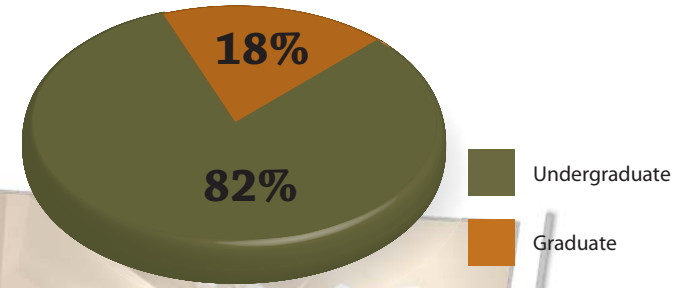

FTE Enrollment

Undergraduate	10,261.2
Graduate	2,287.5
Total	12,548.7

Degree/Non-Degree

Undergraduate Students:

Degree	12,021
Non-degree	1,048

Graduate Students:

Degree	3,504
Non-degree	521