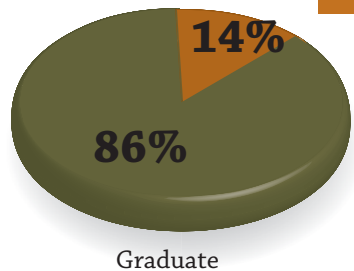

Ethnicity

American Indian/Alaskan Native	0.11%
Asian/Pacific Islander	10.11%
Black, Non-Hispanic	18.08%
Hispanic	8.15%
White, Non-Hispanic	28.96%
Other	6.77%
Missing	27.82%