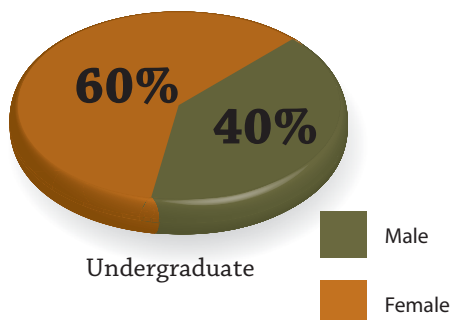

Brooklyn College Fall 2009 Enrollment Snapshot

Top 5 Undergraduate Majors

- 021-Business, Management, and Finance, BS
- 003-Accounting, Public Accountancy, BS
- 089-Psychology, BA
- 255-Early Childhood Education / Birth-Grade 2, BA
- 253-Childhood Education / Grades 1-6, BA

1,462
890
571
345
334

Borough of Residence

Brooklyn	74.86%
Bronx	1.50%
Manhattan	4.29%
Queens	8.83%
Staten Island	2.57%
Other New York State	5.98%
Other State	1.88%
Missing	0.09%

Top 5 Graduate Majors

- 646-School Counseling, MSED
- 332-English, MA
- 743-Teaching Students with Disabilities/Grades 5-9 - Option B, MSED
- 328-Economics, MA
- 624-Educational Leadership, MSED

147
129
124
117
94

Age

Undergraduate Students:	
Less than 20	23.94%
20 to 24	47.54%
25 to 29	14.54%
30 to 39	9.14%
40 and Over	4.84%
Graduate Students:	
Less than 20	0.02%
20 to 24	23.93%
25 to 29	32.62%
30 to 39	25.61%
40 and Over	17.81%

Gender

Undergraduate Students:

Male 5,270
Female 7,799