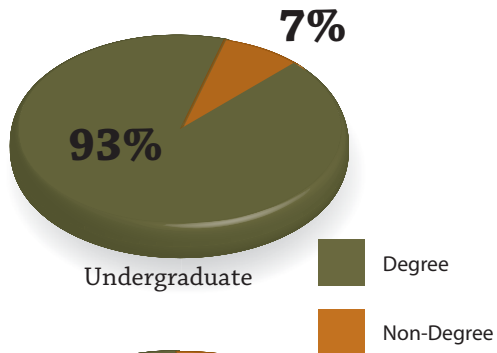

FTE Enrollment

Undergraduate	10,261.2
Graduate	2,287.5
Total	12,548.7

Degree/Non-Degree

Undergraduate Students:

Degree	12,021
Non-degree	1,048

Graduate Students:

Degree	3,504
Non-degree	521