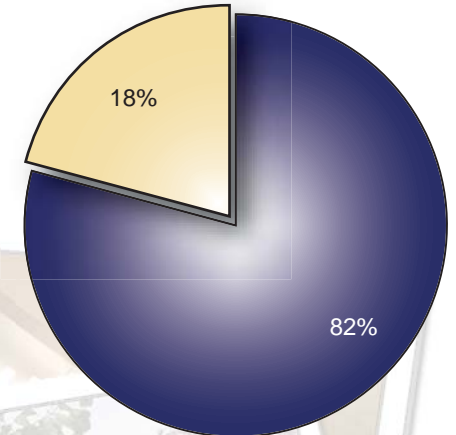

BROOKLYN COLLEGE SPRING 2006 ENROLLMENT SNAPSHOT

Headcount Enrollment

Undergraduate	11,136
Graduate	3,582
Total	14,718

■ Undergraduate □ Graduate

Admissions

First-Time Freshmen	176
New Transfers	938
New Graduate Students	268

FTE Enrollment

Undergraduate	8,641.0
Graduate	1,918.5
Total	10,559.5

■ Undergraduate □ Graduate

□ Undergraduate Degree
 ■ Undergraduate Non-degree
 □ Graduate Degree
 ■ Graduate Non-degree

Degree/Non-Degree