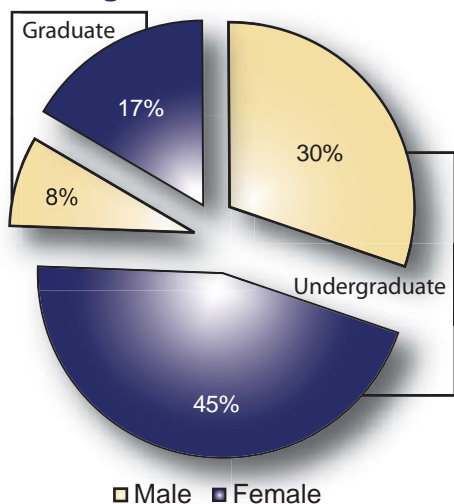

BROOKLYN COLLEGE SPRING 2006 ENROLLMENT SNAPSHOT

Top 5 Undergraduate Majors

1. 021-Business, Management, and Finance, BS	1,732
2. 003-Public Accountancy, BS	676
3. 089-Psychology, BA	524
4. 253-Childhood Education, Grades 1-6, BA	376
5. 255-Early Childhood Education, Birth to Grade 2, BS	343

Top 5 Graduate Majors

1. 722-Middle Childhood Math Teacher, Option C, Transition B, MSED	147
2. 332-English, MA	130
3. 611-Educational Leadership, AD	102
4. 378-Speech - Language Pathology, MS	99
5. 706-Childhood Education Teacher: Liberal Arts - Option A (TransB), MSED	99
6. 652-Adolescence Education: English Teacher, MA	99

Borough of Residence

Brooklyn	76.93%
Bronx	1.52%
Manhattan	4.41%
Queens	9.15%
Staten Island	2.55%
Other New York State	4.27%
Other State	1.05%
Missing	0.11%

Age

Undergraduate Students:	
Less than 20	21.19%
20 to 24	45.94%
25 to 29	15.85%
30 to 39	10.76%
40 and Over	6.26%
Graduate Students:	
Less than 20	0.00%
20 to 24	19.99%
25 to 29	31.05%
30 to 39	27.95%
40 and Over	21.00%

Gender

Undergraduate Students:	
Male	4,443
Female	6,693
Graduate Students:	
Male	1,132
Female	2,450

Full-time/Part-time

Undergraduate Students:	
Full-time	7,627
Part-time	3,509
Graduate Students:	
Full-time	327
Part-time	3,255