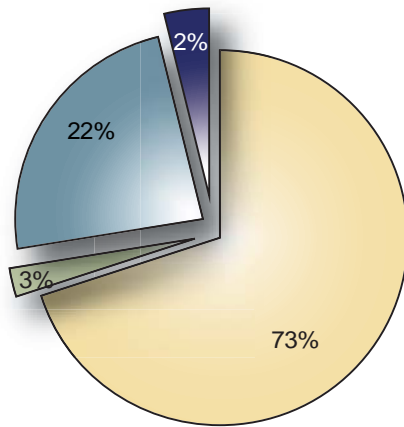

BROOKLYN COLLEGE SPRING 2006 ENROLLMENT SNAPSHOT

Headcount Enrollment

Undergraduate	11,136
Graduate	3,582
Total	14,718

■ Undergraduate □ Graduate

Admissions

First-Time Freshmen	176
New Transfers	938
New Graduate Students	268

FTE Enrollment

Undergraduate	8,641.0
Graduate	1,918.5
Total	10,559.5

■ Undergraduate □ Graduate

□ Undergraduate Degree
 ■ Undergraduate Non-degree
 □ Graduate Degree
 ■ Graduate Non-degree

Degree/Non-Degree