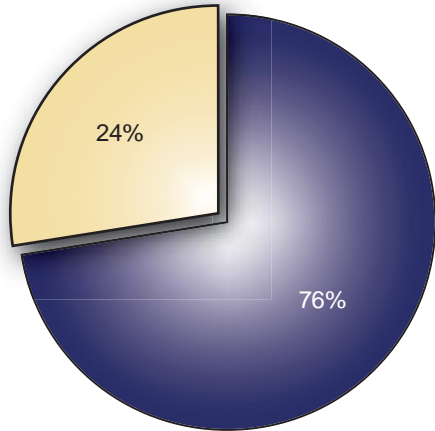

BROOKLYN COLLEGE SPRING 2006 ENROLLMENT SNAPSHOT

Headcount Enrollment

Undergraduate	11,136
Graduate	3,582
Total	14,718

■ Undergraduate □ Graduate

Admissions

First-Time Freshmen	176
New Transfers	938
New Graduate Students	268

FTE Enrollment

Undergraduate	8,641.0
Graduate	1,918.5
Total	10,559.5

■ Undergraduate □ Graduate

□ Undergraduate Degree
 ■ Undergraduate Non-degree
 □ Graduate Degree
 ■ Graduate Non-degree

Degree/Non-Degree