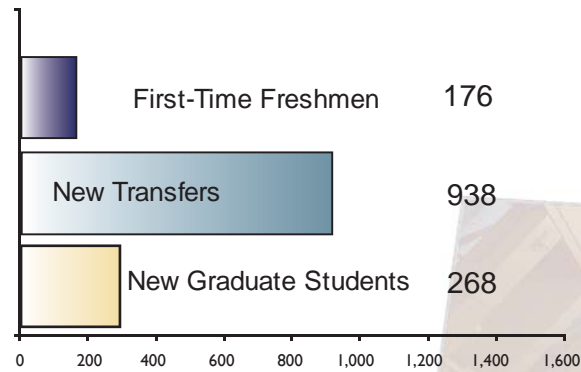

BROOKLYN COLLEGE SPRING 2006 ENROLLMENT SNAPSHOT

Headcount Enrollment

Undergraduate	11,136
Graduate	3,582
Total	14,718

■ Undergraduate □ Graduate

Admissions

First-Time Freshmen	176
New Transfers	938
New Graduate Students	268

FTE Enrollment

Undergraduate	8,641.0
Graduate	1,918.5
Total	10,559.5

■ Undergraduate □ Graduate

□ Undergraduate Degree
 ■ Undergraduate Non-degree
 □ Graduate Degree
 ■ Graduate Non-degree

Degree/Non-Degree