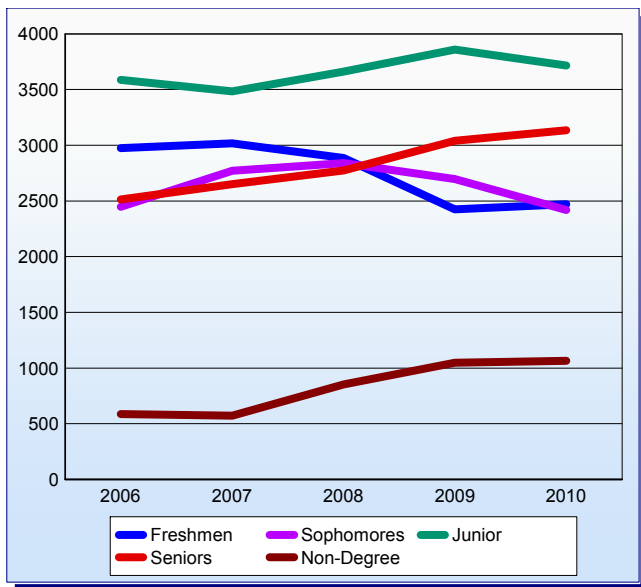

Brooklyn College Fact Book 2010-2011

Total Enrollment by Division by Class Standing

		2006	2007	2008	2009	2010
<u>Undergraduate</u>	Freshmen	2,975	3,017	2,887	2,424	2,470
	Sophomores	2,448	2,772	2,839	2,698	2,420
	Juniors	3,588	3,484	3,660	3,860	3,715
	Seniors	2,513	2,650	2,774	3,039	3,135
	Non-Degree	587	572	852	1,048	1,064
	Total	12,111	12,495	13,012	13,069	12,804
<u>Graduate</u>	Degree	3,239	2,956	3,240	3,504	3,505
	Non-Degree	597	636	438	521	603
	Total	3,836	3,592	3,678	4,025	4,108
Total	15,947	16,087	16,690	17,094	16,912	

Undergraduate Students

Graduate Students