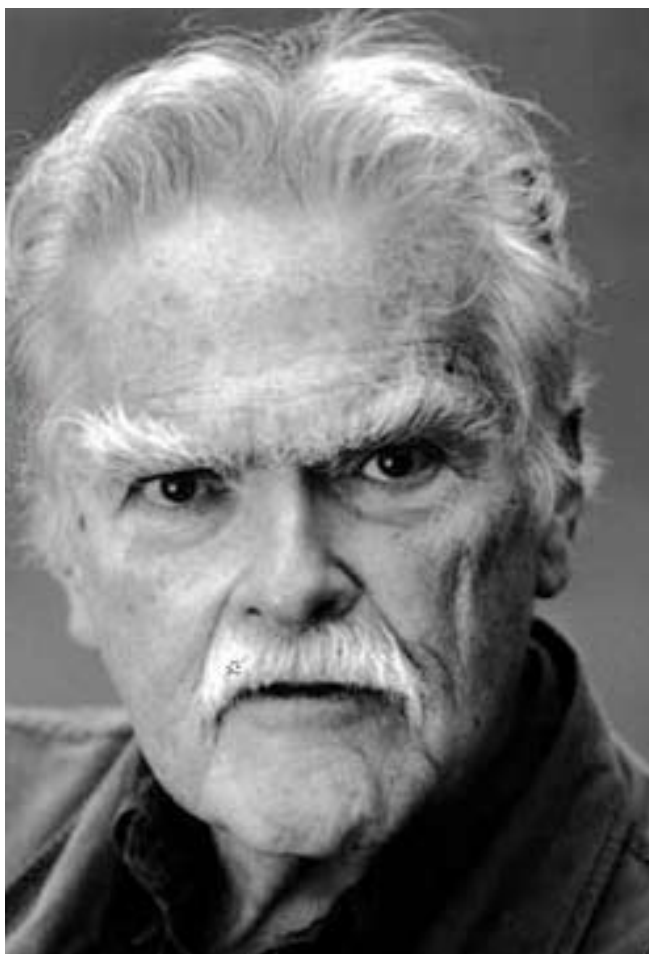

The Wolfe Institute

*The Ethyle R. Wolfe Institute for the Humanities,
in cooperation with the MFA Program in Poetry and the Department of English,
presents*

A Poetry Reading

Robert Kelly

Robert Kelly, Asher B. Edelman Professor of Literature and Co-Director of the Writing Program in Fiction and Poetry at Bard College, has published more than fifty poetry titles, including *Kill the Messenger Who Brings Bad News* (1980), which received the Los Angeles Times First Annual Book Award, *Red Actions: Selected Poems 1960-1993* (1995), *Lapis* (2005), and *May Day* (2007). Co-founder of *Chelsea Review*, *Trobar*, and editor of *Matter*, Kelly was co-editor with Paris Leary of the influential anthology *A Controversy of Poets* (1965). He has written a collection of essays and manifestoes, *In Time* (1972), and several volumes of short fiction. His poems and stories have been translated into Spanish, Portuguese, French, Italian, German, and Serbian. Robert Kelly has received an Award for Distinction from the National Academy and Institute of Arts and Letters and a fellowship from the National Endowment for the Arts.