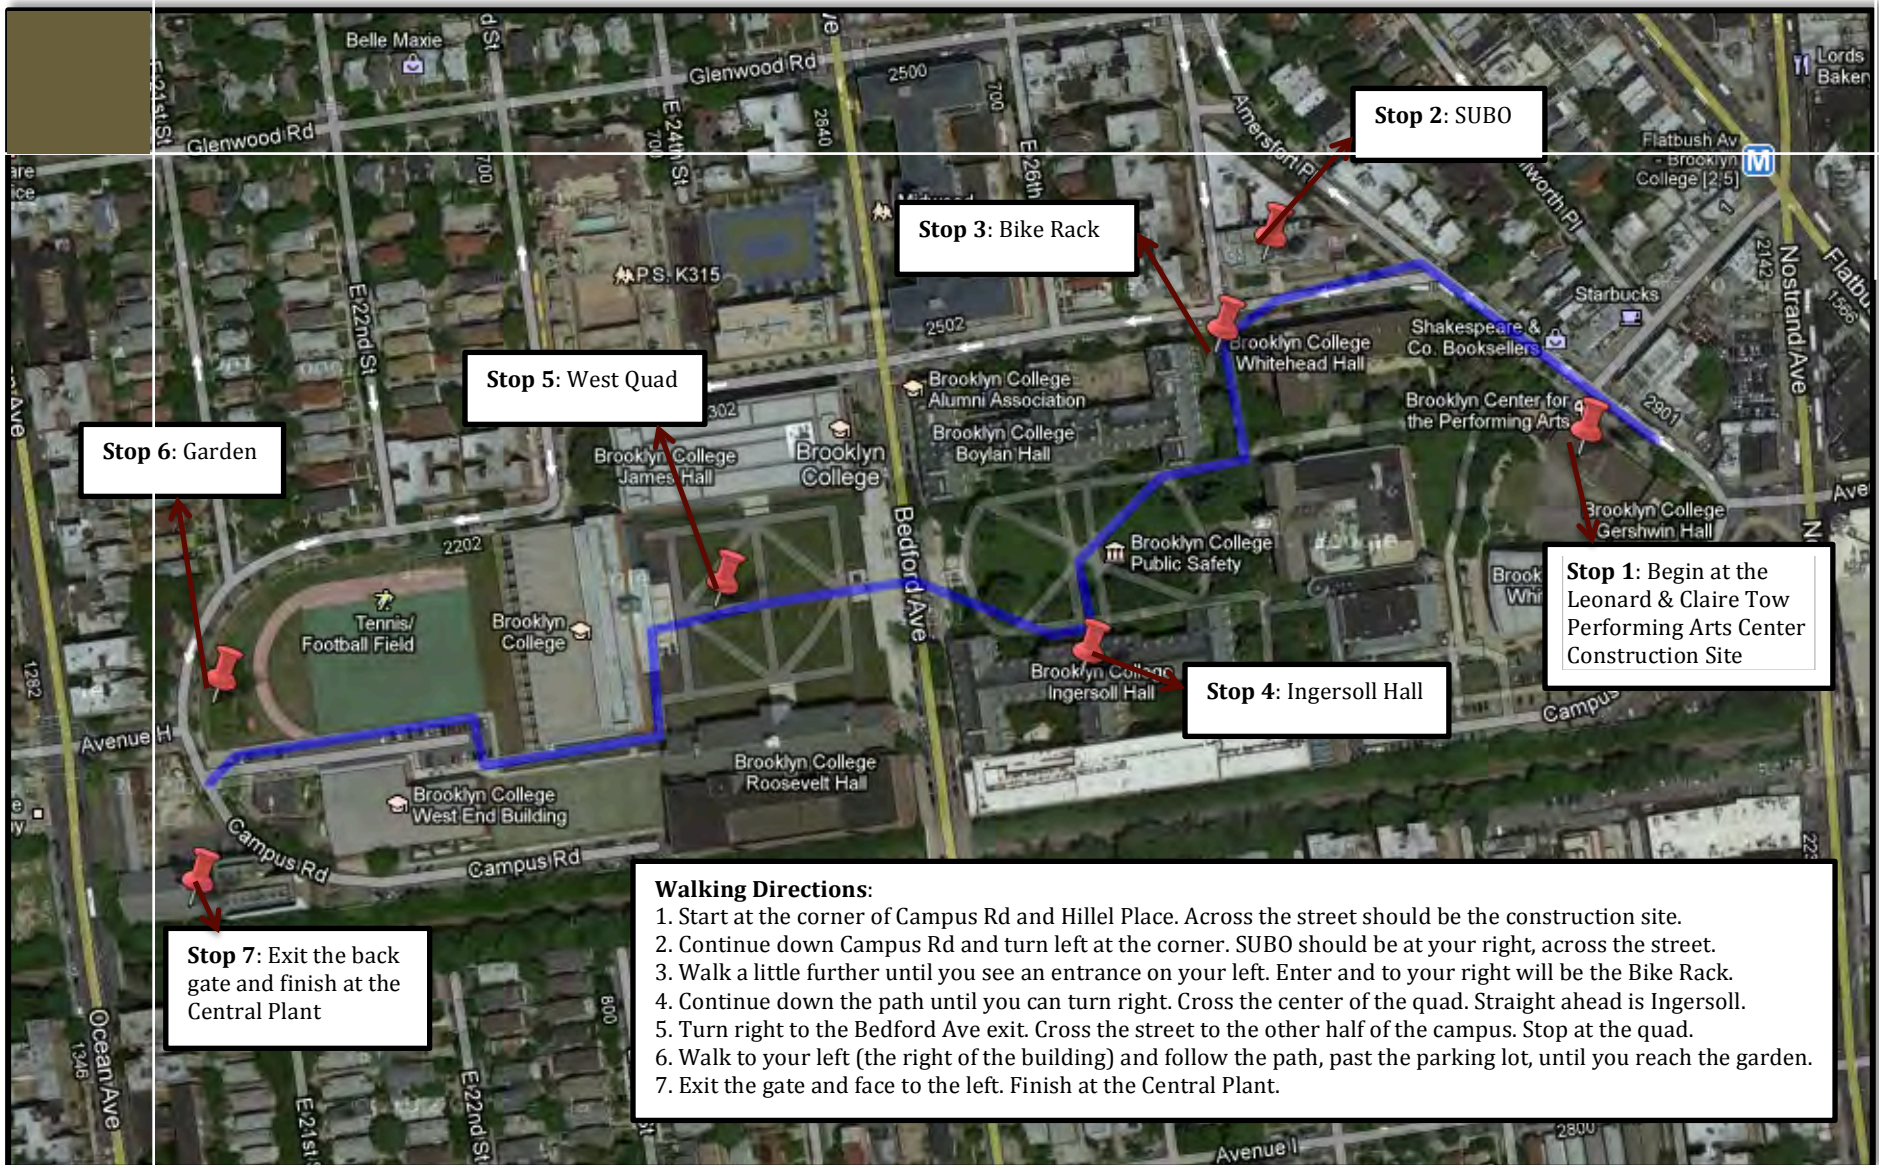

Directions

Getting There

The Pod Walk begins at the construction site of the Performing Arts Center at Campus Rd and Hillel Pl.

By Subway: Take the 2 or 5 to Flatbush Avenue – Brooklyn College.

By Bus: Take the B41 or the B11 to Flatbush Ave and Nostrand Ave.

By Car: Metered parking runs along Bedford Ave, Campus Rd, and Nostrand Ave.

Getting Back

The Pod Walk ends at Campus Rd and Ave H (near Ocean Ave).

By Subway: You can take the Q at Avenue H and 16th St.

By Bus: Take the B49 at Ocean Ave and Ave H.

Brooklyn College

2900 Bedford Avenue
Brooklyn, NY 11210

Brooklyn College

Urban Sustainability

POD WALK MAP: BROOKLYN COLLEGE

Note: This satellite version of the campus does not reflect minor recent changes.