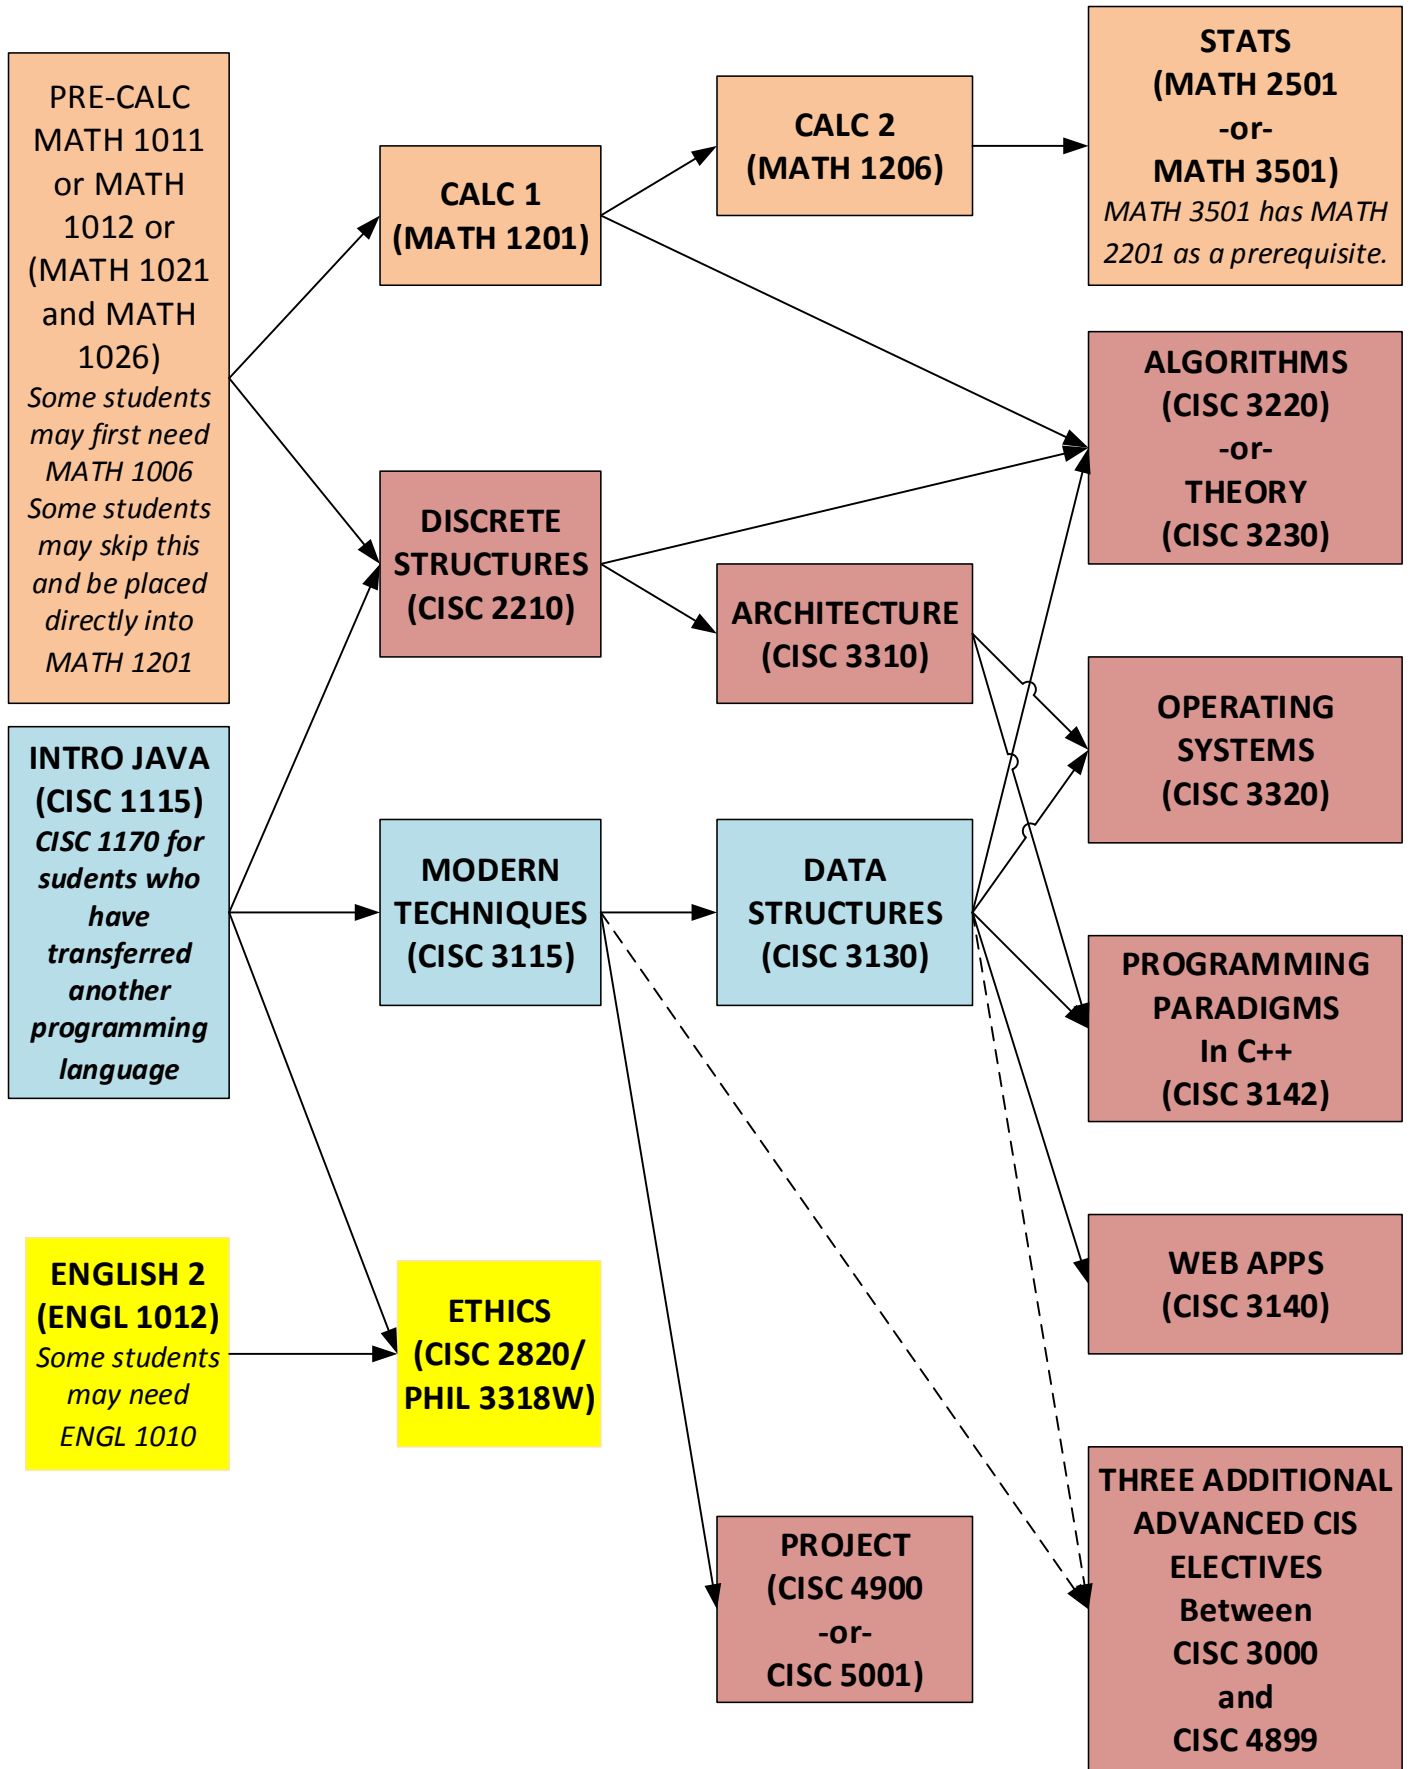

# Prerequisite Flowchart for the BS in Computer Science

An arrow indicates a prerequisite. A dotted arrow means that only some of the courses in the box have the indicated prerequisite